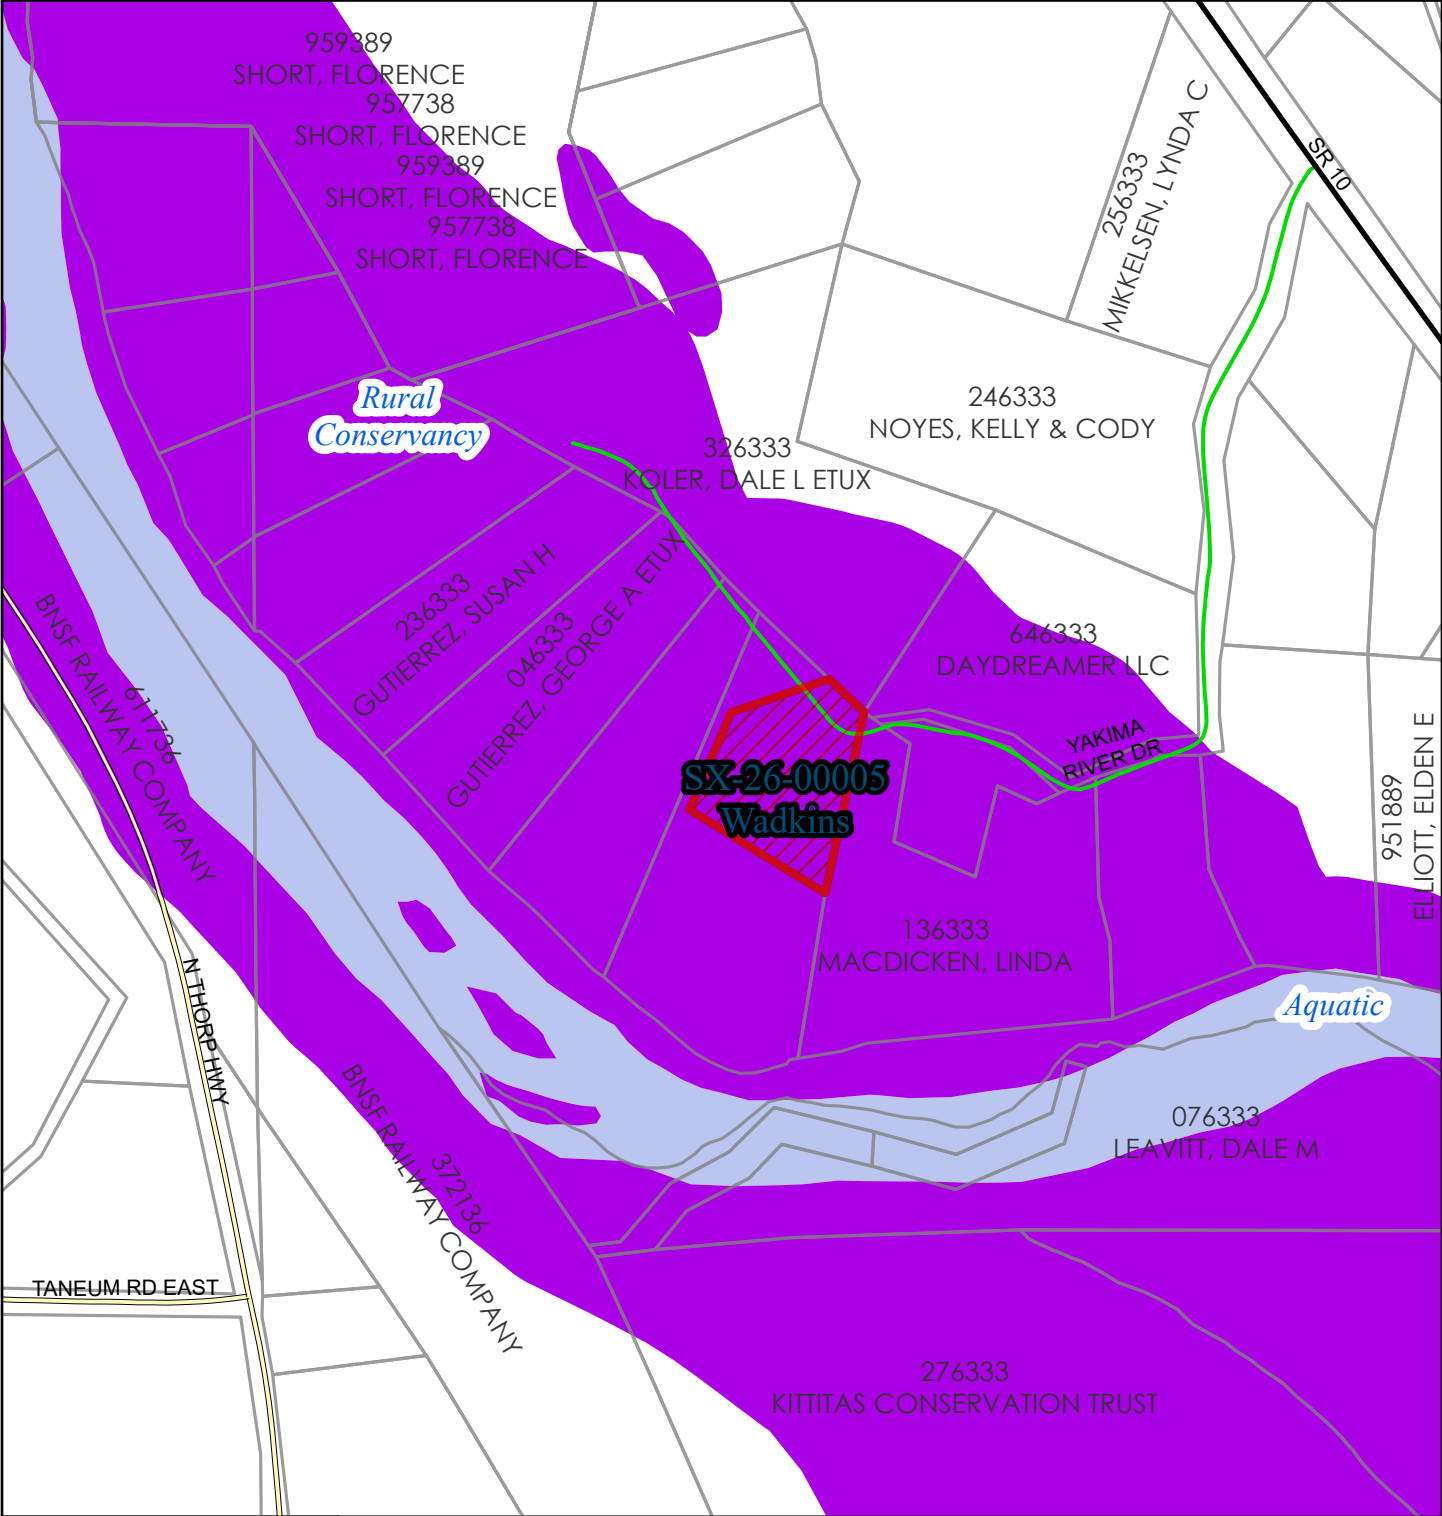

SX-26-00005 Wadkins

Shoreline

2026

Coordinate System: NAD 1983 StatePlane Washington South FIPS 4602 Feet